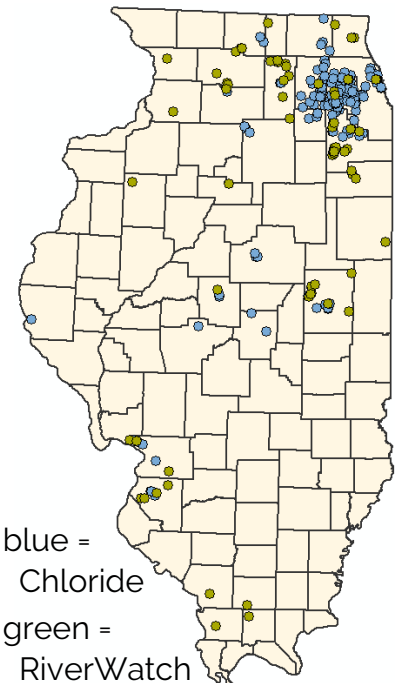

# Community Science at NGRREC

The National Great Rivers Research and Education Center (NGRREC) is committed to connecting the people of Illinois to the water resources we all rely on for drinking water, recreation, agriculture, and many other uses.

## Illinois RiverWatch

OVER **1860** VOLUNTEER HOURS

from **240 RiverWatch participants** who monitored 74 sites in **24 counties**, a **43% increase** in volunteer effort.

**14** TRAINING WORKSHOPS

held throughout Illinois, taught **144 volunteers** about the importance of our waterways and the animals who live there

## Winter Chloride Watchers

**200** SITES MONITORED

in 17 Illinois counties. Volunteers have tested **1200 water samples** since November 2021.

**227** NEW VOLUNTEERS participated in our in-person and virtual training sessions. This is a **220% increase** over last year!

## Freshwater Mussel Monitoring

**“MUSSEL GRUBBING” FILM RELEASED**

Our award-winning film had over **2350 YouTube views**.

OVER **150** VOLUNTEER PARTICIPANTS

collected **2440 mussels** of 22 species in the Sangamon River.